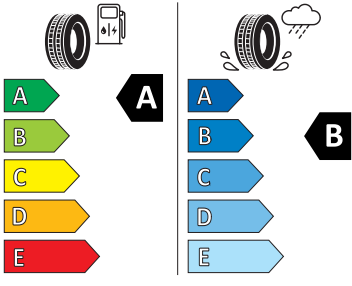

2020/740

- Michelin 205.0/60.0 R16

MICHELIN

941957

205/60R16 92 H

C1

2020/740